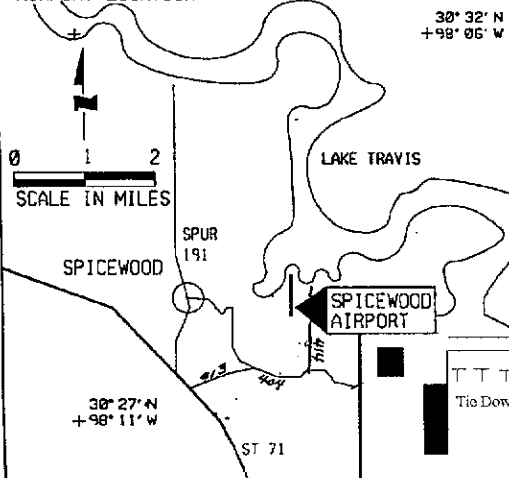

# SPICEWOOD AIRPORT 88R

88R

## AIRPORT LOCATION

## REMARKS:

1. AIRPORT LOCATED ON 7.5 MIN PACE BEND QUAD
2. WATCH FOR DEER ON AIRPORT

SITE NO-24832.01A  
ACRES -22

## AIRPORT LAYOUT

TPA 1,800 CTAF 122.8  
MSL 830

- No touch & go's
- No jet traffic allowed
- No nighttime operations
- No hang gliders & ultralights
- Watch for deer on runway
- Departure: No line of sight between rwy ends