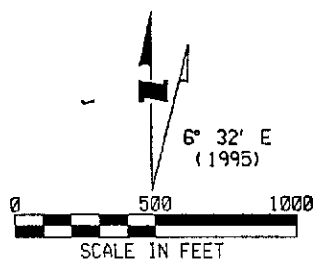

## AIRPORT LOCATION

## AIRPORT LAYOUT

TPA 1,800 CTAF 122.8  
MSL 830

- No touch & go's
- No jet traffic allowed
- No nighttime operations
- No hang gliders & ultralights
- Watch for deer on runway
- Departure: No line of sight between rwy ends